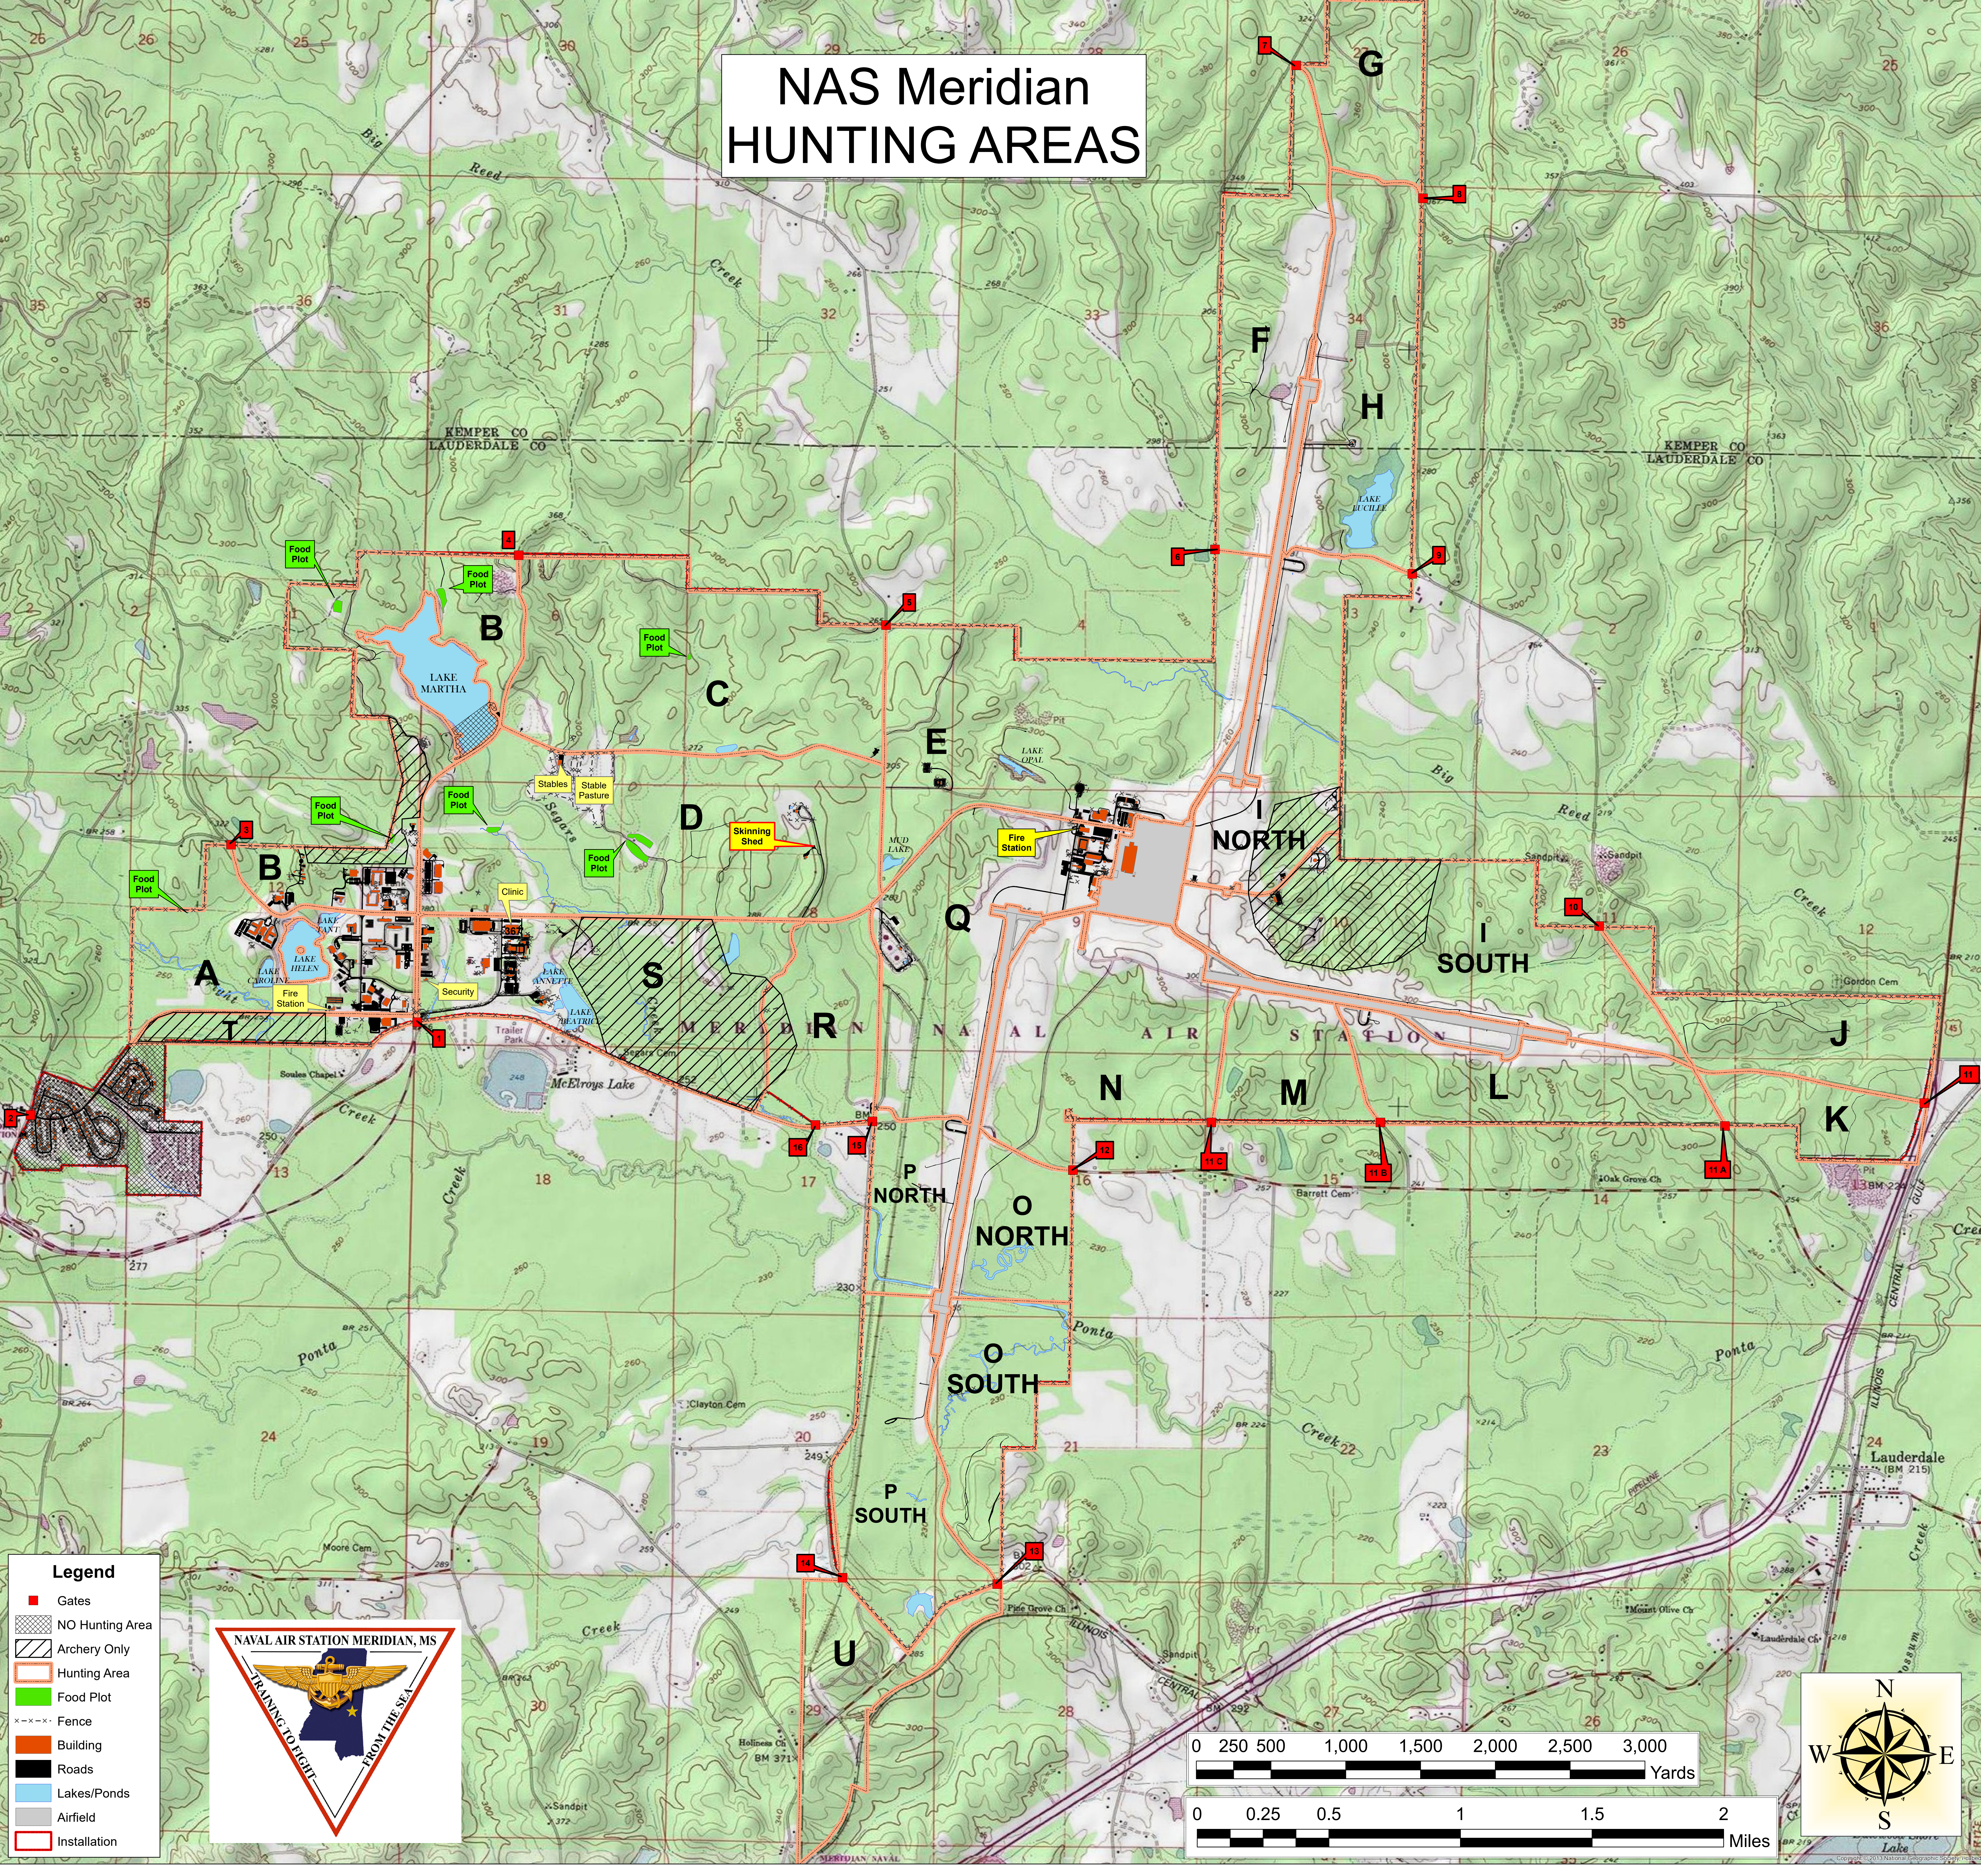

# NAS Meridian HUNTING AREAS

- Legend**
- Gates
  - NO Hunting Area
  - Archery Only
  - Hunting Area
  - Food Plot
  - x-x-x- Fence
  - Building
  - Roads
  - Lakes/Ponds
  - Airfield
  - Installation